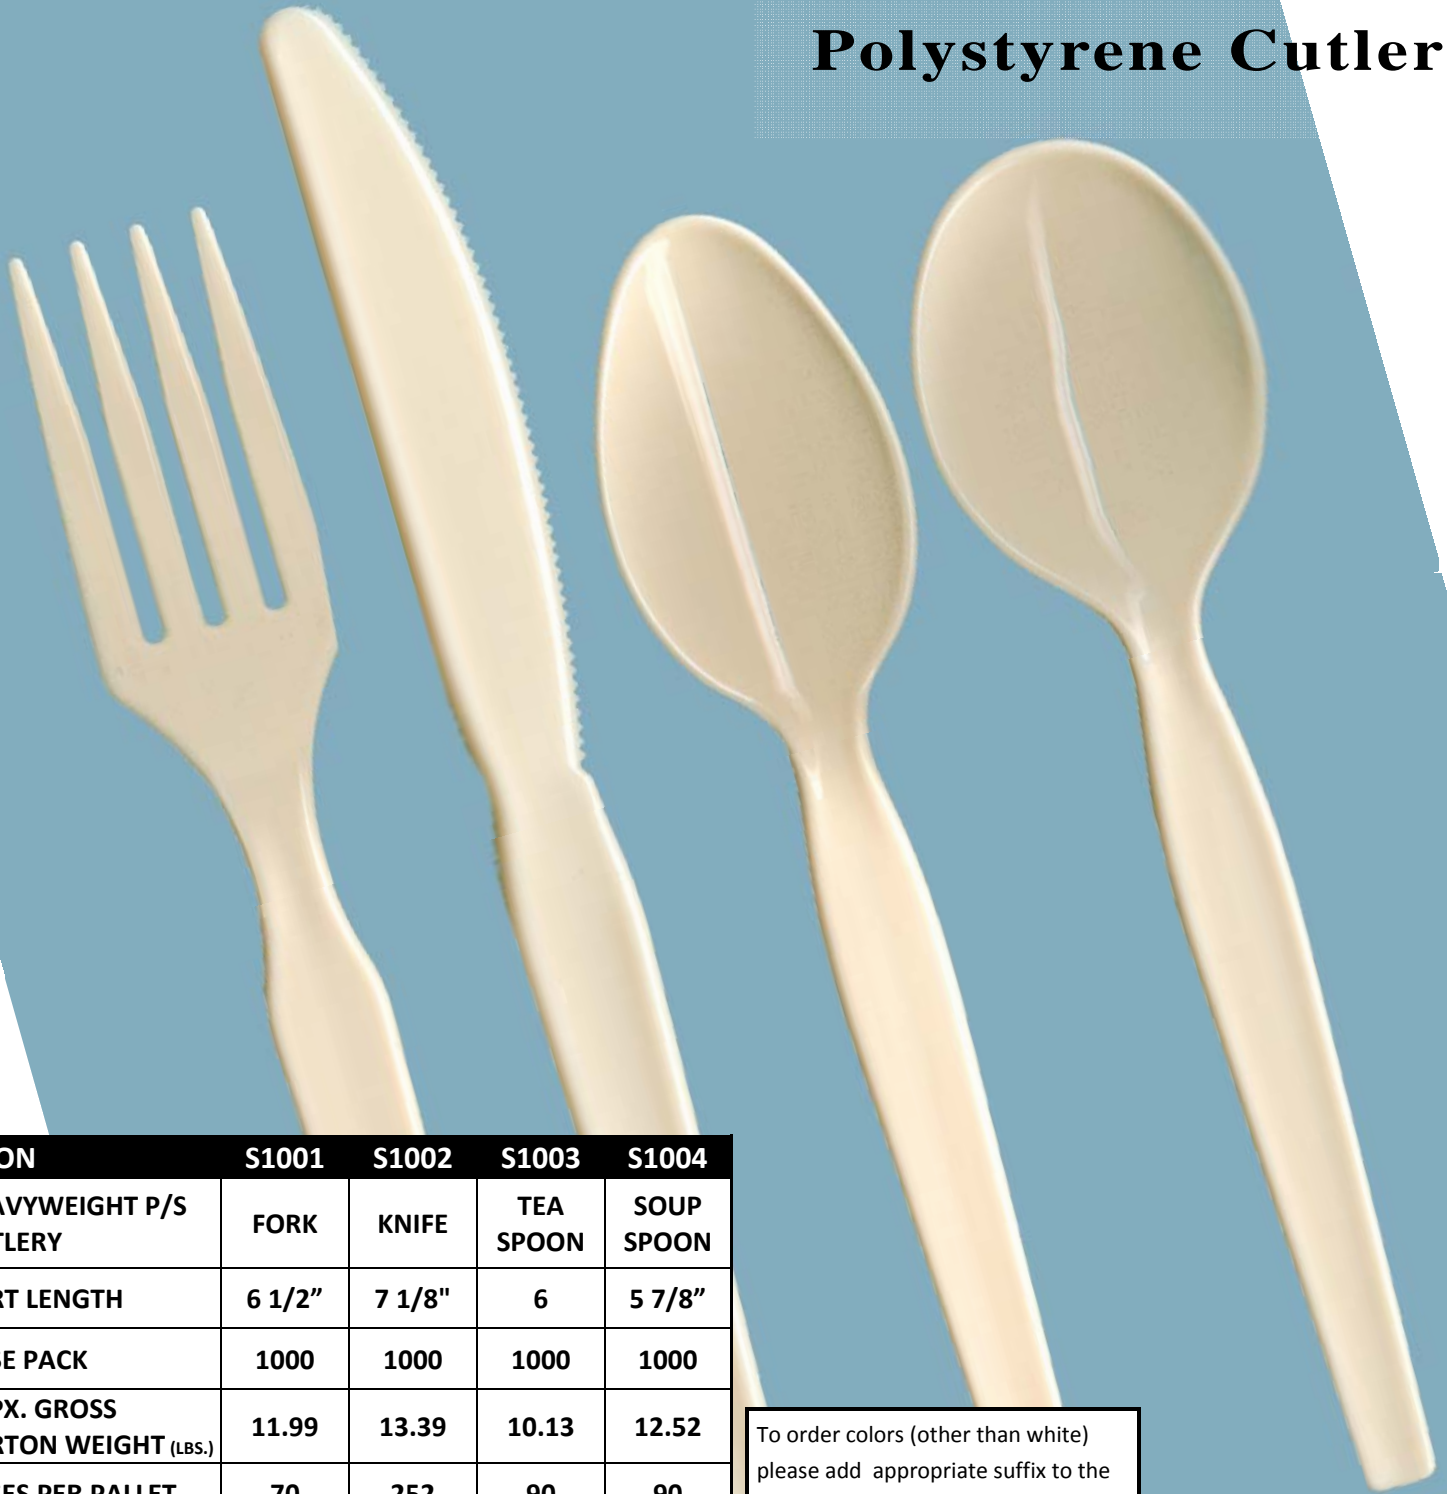

# LEGION

## Mid Heavyweight Polystyrene Cutlery

Dispoz-o-02/08

LEGION	S1001	S1002	S1003	S1004
HEAVYWEIGHT P/S CUTLERY	FORK	KNIFE	TEA SPOON	SOUP SPOON
PART LENGTH	6 1/2"	7 1/8"	6	5 7/8"
CASE PACK	1000	1000	1000	1000
APPX. GROSS CARTON WEIGHT (LBS.)	11.99	13.39	10.13	12.52
CASES PER PALLET	70	252	90	90
APPX. CARTON CUBE	1.39	0.44	1.17	1.17

The Legion line is also available boxed in show packs bagged and individually wrapped .

To order colors (other than white) please add appropriate suffix to the part number; e.g. MONARCH forks in Champagne would be H1001.

Ebony - "E" 

Crystal Clear - "CR" 

White - "WH" 

**dispoz-o**  
PRODUCTS